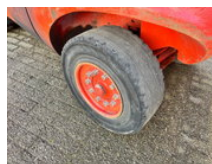

AG Trucks

Linde H40D

Algemene kenmerken

Merk	Linde
Subcategorie	Vorkheftruck
Bouwjaar	1995
Afgelezen urenstand	14736
Kleur	Rood
Conditie	Gebruikt
Algemene staat	Goed
Brandstof	Diesel
Referentie	110868

Eigenschappen

Ledig gewicht	6.299kg
Cabine	Gesloten
Serienummer	1040