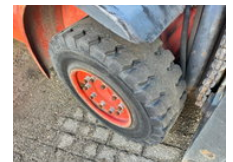

AG Trucks

Linde H40D

Caractéristiques générales

Marque	Linde
Sous-catégorie	Chariot élévateur
Année de construction	1995
Lecture du compteur horaire	14736
Couleur	Rouge
Condition	Utilisé
Conditions générales	Bien
Carburant	Diesel
Référence	110868

Caractéristiques

Poids à vide	6.299kg
Cabine	Fermé
Numéro de série	1040