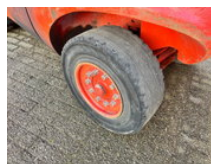

AG Trucks

Linde H40D

Caractéristiques générales

Marque	Linde
Sous-catégorie	Chariot élévateur
Année de construction	1995
Lecture du compteur horaire	14736
Couleur	Rouge
Condition	Utilisé
Conditions générales	Bien
Carburant	Diesel
Référence	110868

Caractéristiques

Poids à vide	6.299kg
Cabine	Fermé
Numéro de série	1040