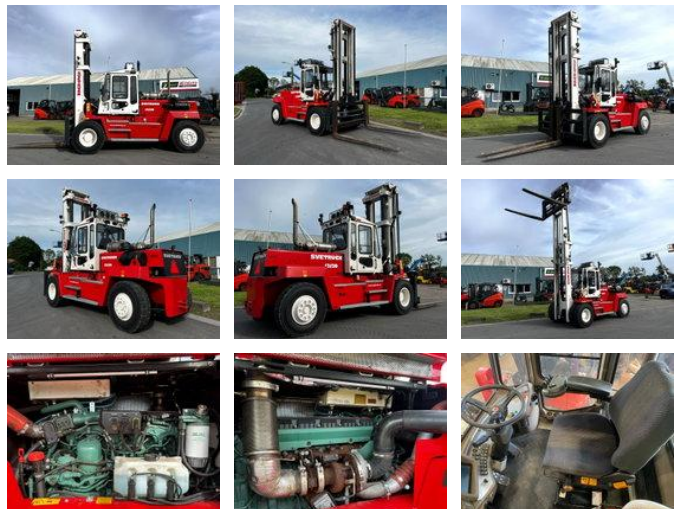

AG Trucks

Svetruck 12 1200

General characteristics

Brand	Svetruck
Subcategory	Forklift
Year of construction	2023
Hours displayed	9532
Condition	Used
General state	Very good
Fuel	Diesel
Reference	110184

Properties

Single weight	22.300kg
Cabin	Closed
Serial number	6930
Max. lifting capacity	12.000kg
Lifting height	6.000mm
Mast type	Standard
Clearance height	4.700mm

Svetruck 12 1200

Technical specifications

Transmission

Automatic

Description

ID110184 MACHINE TYPE : forklift BRAND : SVE MODEL : 12 120 YEAR : 2023 ENGINE : diesel, Volvo Operating hours: 9532
GEARBOX : automatic MAST : 2 stages ATTACHMENT : side shift and fork positioner CAPACITY : 12000kg@1200mm LIFTING
HEIGHT : 6000mm CLOSED MAST : 4700mm HYDRAULIC VALVES : 4x FORKS : yes, 2300mm TYRES : good, full rubber
CONDITION : good operating