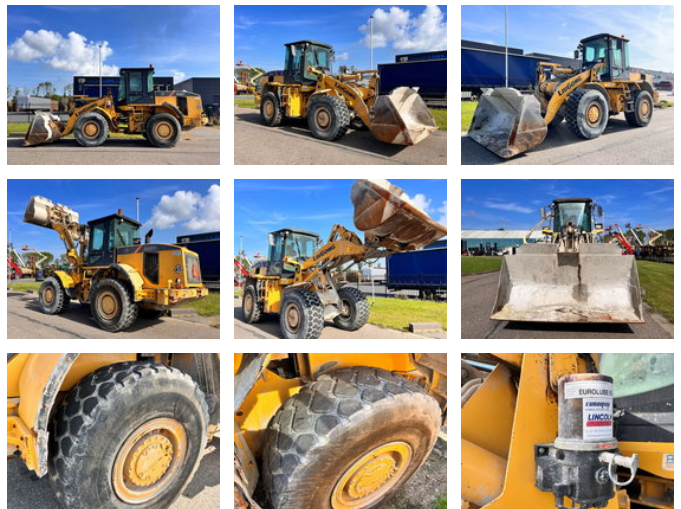

AG Trucks

LiuGong /CATERPILLAR CLG842 III

General features

Brand	LiuGong
Subcategory	Wheel loader
Construction year	2013
Hourmeter reading	5151
Color	Yellow
Condition	Used
General condition	Good
Fuel	Petrol
Reference	100675

Characteristics

Empty weight	14.265kg
Serial number	0955

LiuGong /CATERPILLAR CLG842 III

Technical specifications

Drive

wheels

Description

MACHINE: Wheel loader BRAND: LiuGong MODEL: CLG842 III YEAR: 2013 ENGINE: Diesel, Cummins HOURS: 5151
TRANSMISSION: Automatic CAMERA COLOR: Original QUICK COUPLING: Yes CLIMATE CONTROL (air conditioning). WEIGHT:
14265kg ID100675