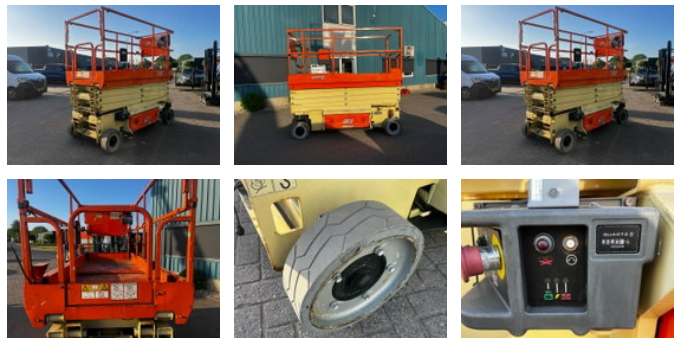

AG Trucks

JLG 2646ES

General characteristics

Brand	JLG
Subcategory	Scissor lift wheeled
Year of construction	2016
Hours displayed	204
Condition	Used
General state	Good
Fuel	Electric
Reference	44064

Properties

Length	250cm
Width	117cm

Serial number	0818
Max. lifting capacity	450kg
Mast type	Pair of scissors

JLG 2646ES

Technical specifications

Drive

wheels

Description

ID NUMBER: 44064 CATEGORY: Aerial work platform MACHINE: Scissor lift BRAND: JLG MODEL: 2646ES YEAR: 2016 ENGINE: Electric HOURS: 204 LIFTING CAPACITY: 450kg PLATFORM HEIGHT (MAX): 7.92 m WORKING HEIGHT (MAX): 9.92 m