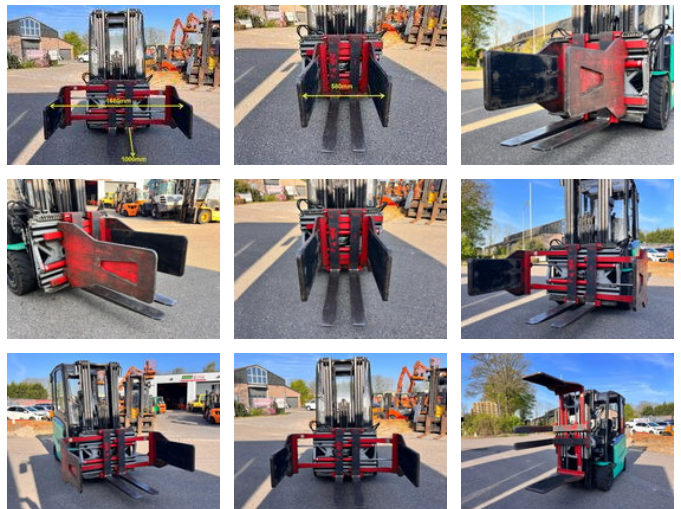

AG Trucks

Diversen DURWEN DGE25 Kistenkantelaar 360°

General features

Brand	Diversen
Subcategory	Other attachment
Construction year	2019
Condition	Used
General condition	Good
Reference	43735

Diversen DURWEN DGE25 Kistenkantelaar 360°

Description

Container discharger 360° / Kistenkantelaar 360° BRAND: Durwen TYPE: DGE 25 YEAR: 2019 CAPACITY: 200kg WEIGHT: 895kg FEM2

Accessories