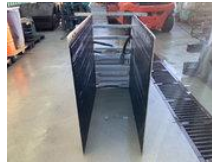

AG Trucks

Cascade 35D-CCS-AQX06

General features

Brand	Cascade
Subcategory	Other attachment
Construction year	2002
Condition	Used
General condition	Good
Reference	43861

Cascade 35D-CCS-AQX06

Description

ATTACHMENT: Bale clamp / Witgoedklem BRAND : Cascade TYPE : 35D-CCS-AQX06 YEAR: 2002 CAPACITY : 1500kg
LOADCENTER : 560mm WEIGHT : 805kg LENGHT ARM :1320mm HEIGHT OF THE ARM: 1200mm ID43861